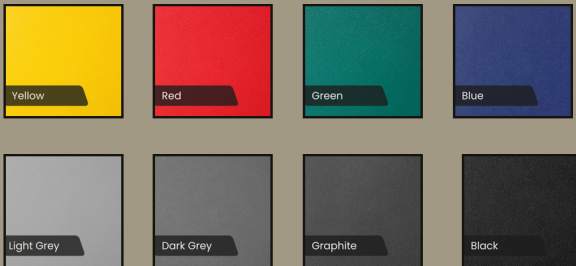

Standard Colour Chart

Benefits

10 year Warranty as standard

Quick Installation Times

High Resistance to Tyre Marks and Oil Spills

Easy to Clean

Interlocking Floor Tiles

Versatile Tiles for Lasting Performance

Our premium Garage Floor Tiles deliver strength and style, with excellent durability against oil, chemicals, and heavy use—perfect for a polished, professional garage finish.

Colour Chart

Smooth

Raised Disk