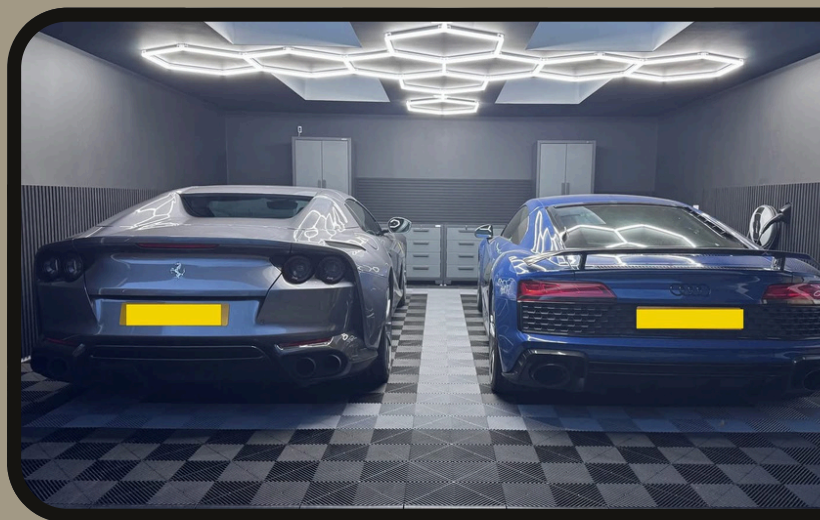

Benefits

10 year Warranty
as standard

Able to take 6x the weight
of a car

Provides a level of
Insulation

Easy to Clean

Stylish Tuff Tiles

Modular Flooring with Maximum Impact

Tough by name, tough by nature. Our Tuff Tiles are a bold and practical choice for any garage, combining eye-catching style with robust performance. Interlocking for a secure fit and available in a range of colours.