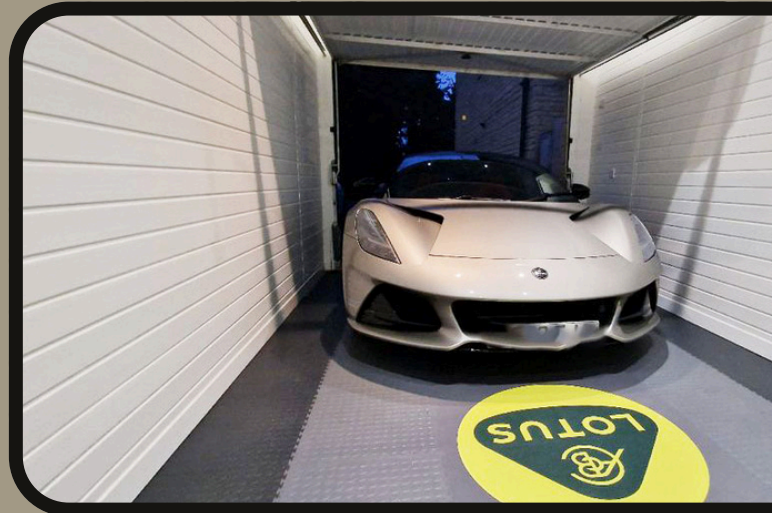

About Us

With over 20 years of experience in the Garage Design industry, we bring a deep understanding of what truly works in a garage space.

Having transformed hundreds of garages of all shapes, sizes and conditions, we've seen, and solved, almost every challenge they can present.

From awkward layouts to lack of storage and dusty flooring, we know how to turn a problem space into one that's practical and stylish.

Our experienced teams take care of the entire project from start to finish, with your dedicated Design Director overseeing every step. From concept through to completion, we provide a smooth, professional and fully tailored service throughout.

Our experience means we don't just design beautiful garages, we create a beautiful space that's personalised just for you.