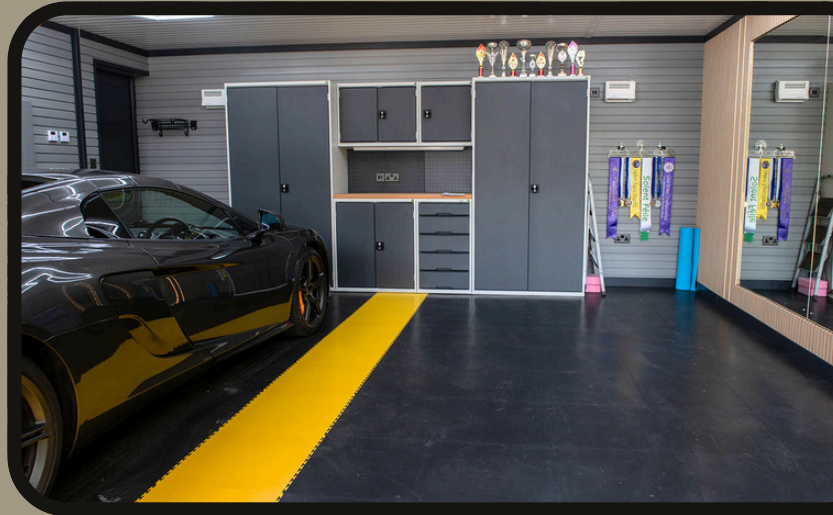

Interlocking Floor Tiles

Versatile Tiles for Lasting Performance

Our premium Garage Floor Tiles deliver strength and style, with excellent durability against oil, chemicals, and heavy use—perfect for a polished, professional garage finish.