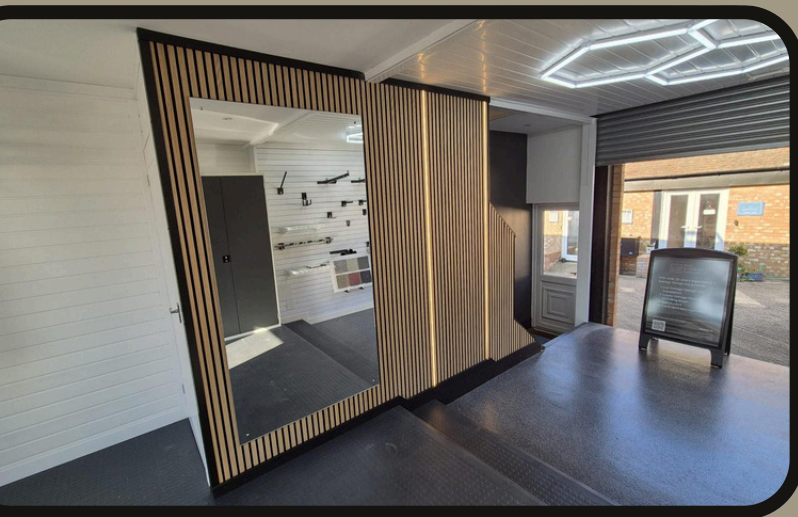

Transforming your garage is an exciting project — but it can be hard to visualise finishes, layouts and storage solutions from photos alone. That's why we've created our new showroom at Moss End Garden Village, designed to give you the chance to explore our products in person and see exactly how they could work in your space.

From wall systems and lighting to flooring and storage solutions, our showroom allows you to see, touch, and experience the quality and detail that goes into every Modern Garage Company project.

Visits are by appointment only, giving you the opportunity to have an inspiring conversation with our Design Directors and explore the possibilities for your garage. Call us on 01628 561370 to book an appointment.