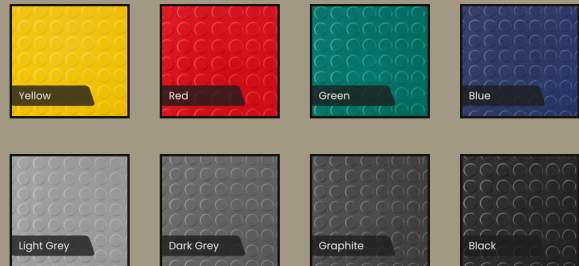

Standard Colour Chart

Benefits

10 year Warranty as standard

Quick Installation Times

High Resistance to Tyre Marks and Oil Spills

Easy to Clean

Interlocking Floor Tiles

Versatile Tiles for Lasting Performance

Our premium Garage Floor Tiles deliver strength and style, with excellent durability against oil, chemicals, and heavy use—perfect for a polished, professional garage finish.

Colour Chart

Smooth

Raised Disk

Colour Chart

Sky Blue

Black

Fire Orange

Hot Pink

Lime Green

Plum Purple

Canary Yellow